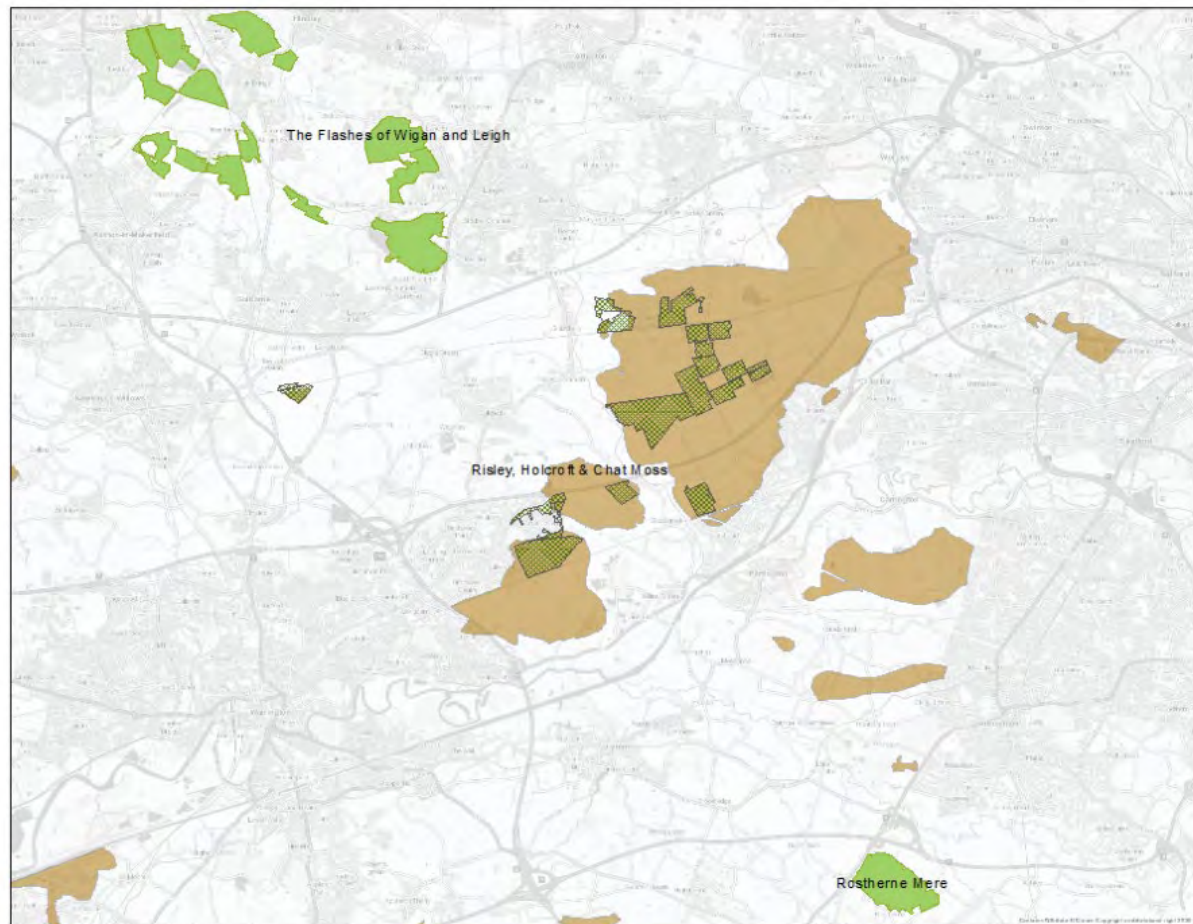

- Bilberry and Blueberries
- Cranberries
- American raspberry
- Asparagus (local varieties)
- Yellow sedge nut (tiger nut)
- Wild garlic
- Water mint
- Stored pea and beans
- Rocket and watercress
- Celery and relatives
- Tubers e.g. Jerusalem artichoke

• Warmer Climates Rice Paddy

credit Pixabay

Fibre

- Sphagnum
- Bulrush
- Reeds

Cut flowers

- Astilbes
- Evening primrose
- Iris
- Canna
- Hemp Agrimony
- Meadowsweet

Moving forward at Moss Side Farm part of the Mosslands proposed National Nature Reserve

-  pNNR_Risley_Holcroft_Chat_Moss
-  National Nature Reserves © Natural England
-  Peat

- Moss Side Farm is 380 acres.
- One third proposed Mosslands National Nature Reserve 2025.
- Risley Moss public visitor's centre.
- Moss Side Farm visitors by appointment opportunities for groups with safeguarding requirements.
- Wheelchair accessible minibus.
- 2024 – 2025 working plant nursery
- Joseph Evans Fen Flower Garden.
- Boardwalk Changing Spaces Toilet 2026.